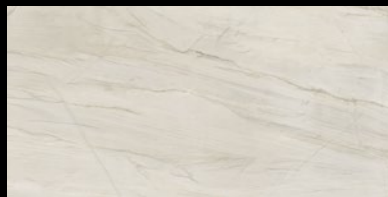

LUX EXPERIENCE THROUGH BODY PORCELAIN- RECTIFIED

RETAIL PRICING LISTED

Helsinki White

Panda White

Calacatta Mont Blanc

Pietra Grey

ecotile

PRE-CONSUMER

Stocked Sizes	Price /sf	Price /pc
12" x 12" Basketweave Matte	\$38.95	\$38.95
12" x 24" Matte	\$10.95	\$21.90
24" x 24" Matte	\$11.95	\$47.80
8" x 48" Mixed Finishes*	\$18.95	\$50.54
24" x 48" Polished	\$16.95	\$135.60
120 cm x 260 cm 47" x 102" Polished Slabs	\$34.97	\$1,173.62
120 cm x 280 cm 47" x 110" Polished Slabs	\$38.95	\$1,411.23

*Only Available in Calacatta Mont Blanc and Pietra Grey.

For more info, visit: www.amestile.com/luxexperience

The essence of striking natural stones and the technical performance of porcelain, is captured in the Lux Experience series.

LUX EXPERIENCE SERIES

Helsinki White

Panda White

Calacatta Mont Blanc

Pietra Grey

	12" x 12" Basketweave Matte	12" x 24" Matte	# of faces	24" x 24" Matte	# of faces	8" x 48" Mixed Finishes	24" x 48" Polished	# of faces	120cm x 260cm 47" x 102" Slabs Polished	120cm x 280cm 47" x 110" Slabs Polished
\$ / sf	\$38.95	\$10.95		\$11.95		\$18.95	\$16.95		\$34.97	\$38.95
\$ / ea	\$38.95	\$21.90		\$47.80		\$50.54	\$135.60		\$1,173.62	\$1,411.23
CALACATTA MONT BLANC	LXCMB	LXCM1224	48	LXCM24	24	LXCL848	LXCP2448	12		LXCP120280
HELSENKI WHITE	LXHMB	LXHM1224	48	LXHM24	24		LXHP2448	12		LXHP120280
PANDA WHITE	LXWMB	LXWM1224	60	LXWM24	30		LXWP2448	15		LXWP120280
PIETRA GREY	LXPMB	LXPM1224	72	LXPM24	36	LXPL848	LXPP2448	16	LXPP120260	