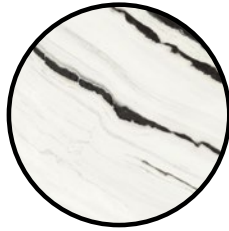

*Only Available in Calacatta Mont Blanc and Pietra Grey.

For more info, visit: www.amestile.com/luxexperience

The essence of striking natural stones and the technical performance of porcelain, is captured in the Lux Experience series.

LUX EXPERIENCE SERIES

Helsinki White

Panda White

Calacatta Mont Blanc

Pietra Grey

	12" x 12" Basketweave Matte	12" x 24" Matte	# of faces	24" x 24" Matte	# of faces	8" x 48" Mixed Finishes	24" x 48" Polished	# of faces	120cm x 260cm 47" x 102" Slabs Polished	120cm x 280cm 47" x 110" Slabs Polished
\$ / sf	\$38.95	\$10.95		\$11.95		\$18.95	\$16.95		\$34.97	\$38.95
\$ / ea	\$38.95	\$21.90		\$47.80		\$50.54	\$135.60		\$1,173.62	\$1,411.23
CALACATTA MONT BLANC	LXCMB	LXCM1224	48	LXCM24	24	LXCL848	LXCP2448	12		LXCP120280
HELSENKI WHITE	LXHMB	LXHM1224	48	LXHM24	24		LXHP2448	12		LXHP120280
PANDA WHITE	LXWMB	LXWM1224	60	LXWM24	30		LXWP2448	15		LXWP120280
PIETRA GREY	LXPMB	LXPM1224	72	LXPM24	36	LXPL848	LXPP2448	16	LXPP120260	