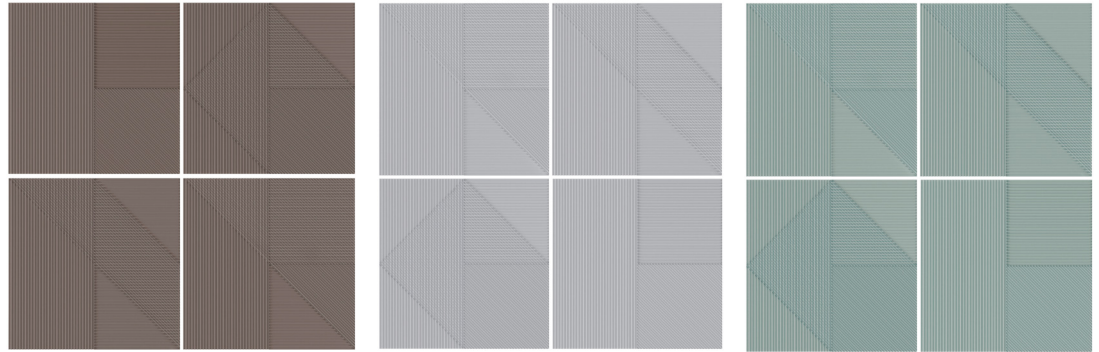

Lins

Ceramic Wall Tile

Brown

Moonlight

Mint