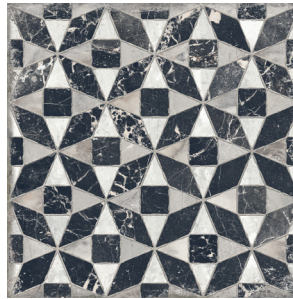

Marmi Imperiali

Glazed Porcelain - Rectified

	24" x 24"	24" x 24" Decor
\$ / sf	\$12.95	\$15.95
\$ / ea	\$50.18	\$61.81
Aurelia	MIARA24	
Domus Aurea	MIDMA24	
Fulvia	MIFLV24	
Petra Décor		MIPEDEC
Rhombus Décor		MIRHBDEC
Zenobia	MIZEN24	

Petra Décor

Aurelia

Fulvia

Rhombus Décor

Zenobia

Domus Aurea

All sizes are approximate and items are sold by piece.

Caution: Dark grout on light coloured tiles can scratch or stain the surface, please test a separate area before grouting your space.