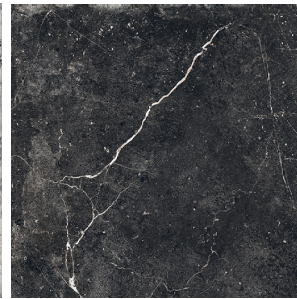

Petra Décor

Aurelia

Fulvia

Rhombus Décor

Zenobia

Domus Aurea

All sizes are approximate and items are sold by piece.

Caution: Dark grout on light coloured tiles can scratch or stain the surface, please test a separate area before grouting your space.