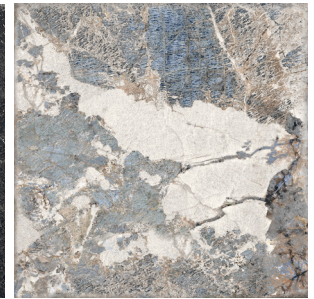

Petra Décor

Aurelia

Fulvia

Rhombus Décor

Zenobia

Domus Aurea

All sizes are approximate and items are sold by piece.

Caution: Dark grout on light coloured tiles can scratch or stain the surface, please test a separate area before grouting your space.