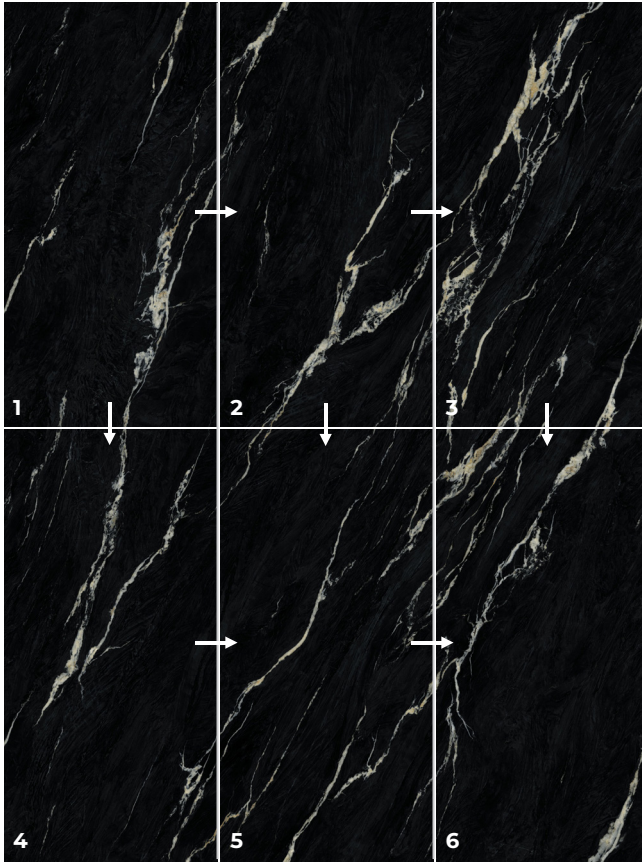

Nero Picasso

By Gani

Glazed Porcelain
Polished - Rectified

	36" x 72" (90x 180cm) Vein Connect
$ / sf	$19.95
$ / ea	$348.17
Nero Picasso	GNNPP3672

- Purchase a set of 6 pieces to achieve this Vein Connect Pattern.
Or
- If not bought as an 6 piece set, pieces are sold randomly.

Caution: Dark grout on light coloured tiles can scratch or stain the surface, please test a separate area before grouting your space.

Recommended Applications

W-Wall

Shower

Steam

Light Commercial
*Dry areas only

Medium Commercial

Heavy Commercial

Indoor

Outdoor

Recommended applications do not include consideration of any technical installation requirements or safety standards for slopes and pool decks. All tile products and setting materials should be selected and installed in compliance with manufacturers specifications and applicable use standards.

Technical Specifications

Product specifications are supplied by the manufacturer and are subject to change without notice.

V Rating (Variation)	Breaking Strength (ISO 10545-4)	Resistance to Deep Abrasion (ISO 10545-6)	Slip Resistance	Frost Resistance (ISO 10545-12)	Country of Origin	Ecotile
—	—	—	—	Yes	China	—
Number of Faces	Thickness	Resistance to Surface Abrasion (ISO 10545-7)	Moisture Rating (MR)	MOHS (Hardness Scale)	PEI (Wear Resistance)	Recycled Content
6	12mm	—	1 - Impervious	—	—	—

Ames makes no representations or warranties as to the specifications of any product. Prices are subject to change without notice; please contact your Ames Sales Consultant for current prices.

Inspire, Design, Create.
www.amestile.com/collections/neropicasso