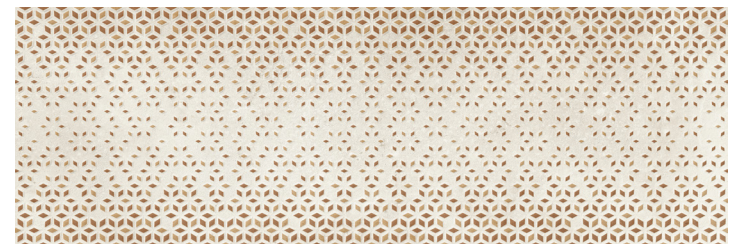

Terracota

Ceramic Wall Tile Matte - Rectified

This line takes inspiration from artisanal handmade tiles and adds textural and unique details.

Blanco Matte

Concept Blanco

Art Cemento

Art Barro

RETAIL PRICING LISTED

Stocked Sizes	Price /sf	Price /pc
12"x 36" Matte	\$10.95	\$31.83
12"x 36" Concept	\$11.95	\$34.74
12"x 36" Art	\$11.95	\$34.74

Terracota

Ceramic Wall Tile Matte - Rectified

Blanco Matte

Concept Blanco

Art Cement

Art Barro

	12" x 36" Matte	12" x 36" Concept	12" x 36" Art
\$ / sf	\$10.95	\$11.95	\$11.95
\$ / ea	\$31.83	\$34.74	\$34.74
Barro			TCABR1236
Blanco	TCBL1236	TCCBL1236	
Cement			TCACM1236

All sizes are approximate and items are sold by piece.