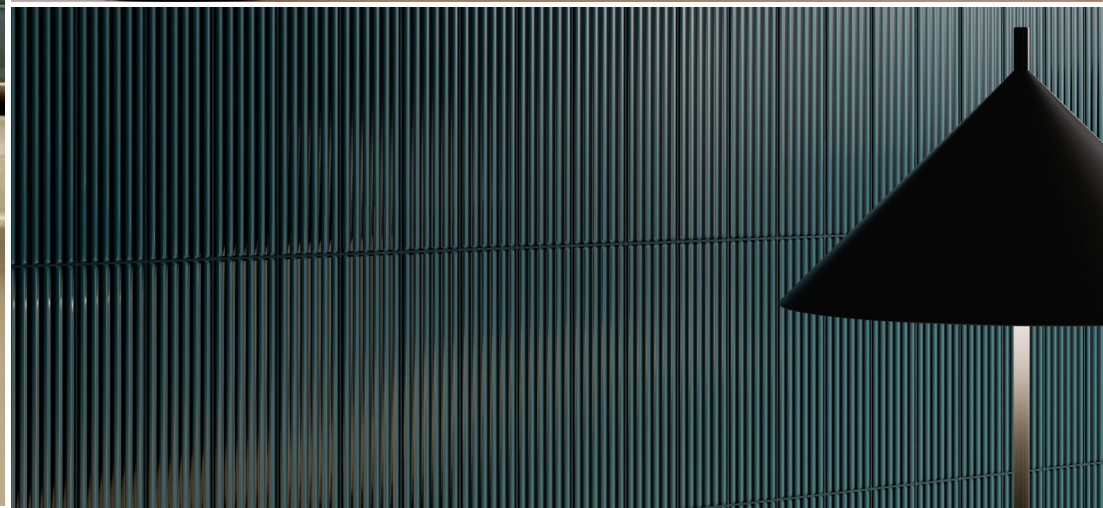

# Vibes Wall

Ceramic Wall Tile Matte & Gloss

A stunning line with beautiful colours and three dimensional surfaces.

Azzurro

Indaco

Pino

Mattone

Niveo

Salvia

**RETAIL PRICING LISTED**

Stocked Sizes	Price /sf	Price /pc
2"x 10" Flat	\$14.94	\$2.49
2"x 10" Peak	\$17.94	\$2.99
2"x 10" Quilt	\$17.94	\$2.99

Inspire, Design, Create.  
[www.amestile.com/collections/vibeswall](http://www.amestile.com/collections/vibeswall)

# Vibes Wall | Ceramic Wall Tile Matte & Gloss

	Flat		Peak		Quilt	
Azzurro Matte						
Indaco Matte						
Pino Matte						
Mattone Matte						
Niveo Matte						
Salvia Matte						

	2"x 10" Flat Matte	2"x 10" Flat Gloss	2"x 10" Peak Matte	2"x 10" Peak Gloss	2"x 10" Quilt Matte	2"x 10" Quilt Gloss
\$ / sf	\$14.94		\$17.94		\$17.94	
\$ / ea	\$2.49		\$2.99		\$2.99	
Azzurro	VIWAFM210	VIWAFG210	VIWAPM210	VIWAPG210	VIWAQM210	VIWAQG210
Indaco	VIWIFM210	VIWIFG210	VIWIPM210	VIWIPG210	VIWIQM210	VIWIQG210
Mattone	VIWMFM210	VIWMFG210	VIWMPM210	VIWMPG210	VIWMQM210	VIWMQG210
Niveo	VIWNFM210	VIWNFG210	VIWNPM210	VIWNPG210	VIWNQM210	VIWNQG210
Pino	VIWPFM210	VIWPFG210	VIWPPM210	VIWPPG210	VIWPQM210	VIWPQG210
Salvia	VIWSFM210	VIWSFG210	VIWSPM210	VIWSPG210	VIWSQM210	VIWSQG210